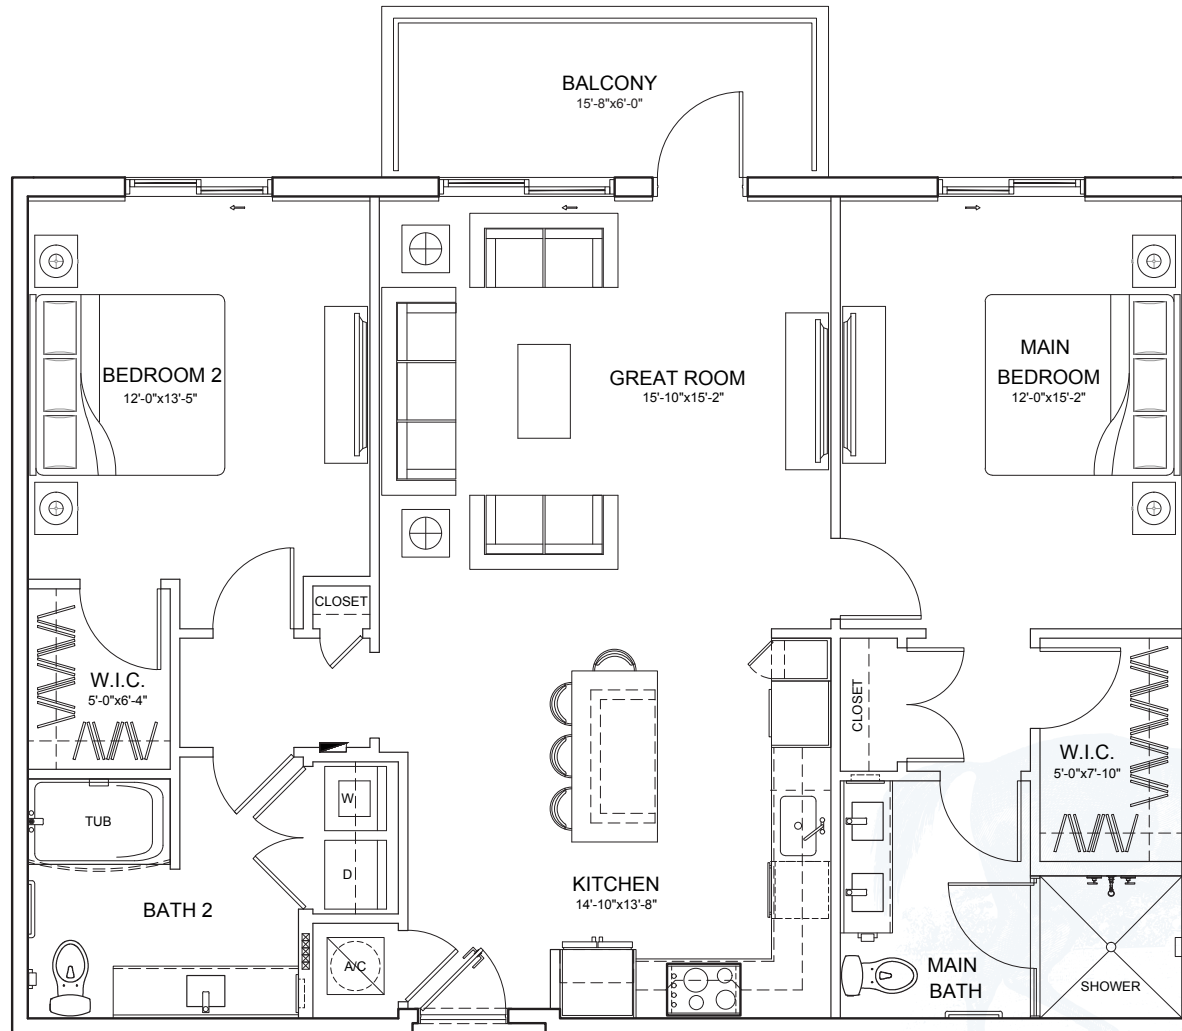

# The Greenwich

2 BR ▪ 2 BA ▪ Great Room ▪ 1,228 sq. ft.

WELLINGTON BAY

Wellington, FL

561.335.5405 | wellingtonbayfl.com

Floor plans pictured are a representation. Actual floor plans may vary slightly.