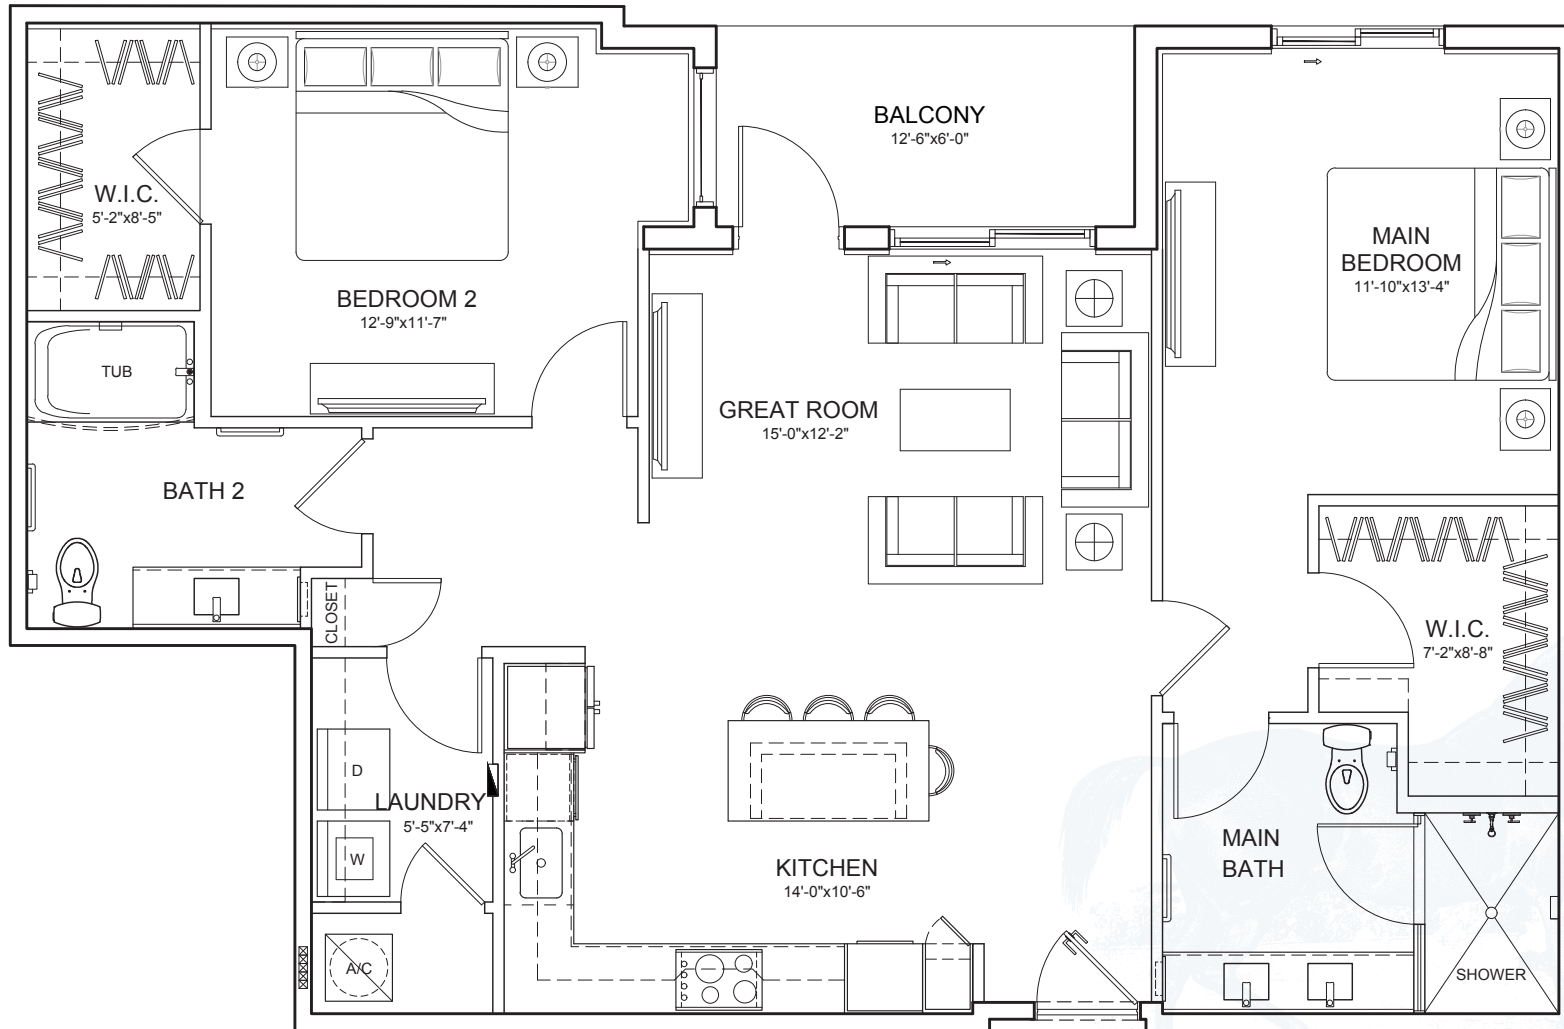

The Farmington

2 BR ▪ 2 BA ▪ Great Room ▪ 1,227 sq. ft.

WELLINGTON BAY

Wellington, FL

561.335.5405 | wellingtonbayfl.com

Floor plans pictured are a representation. Actual floor plans may vary slightly.