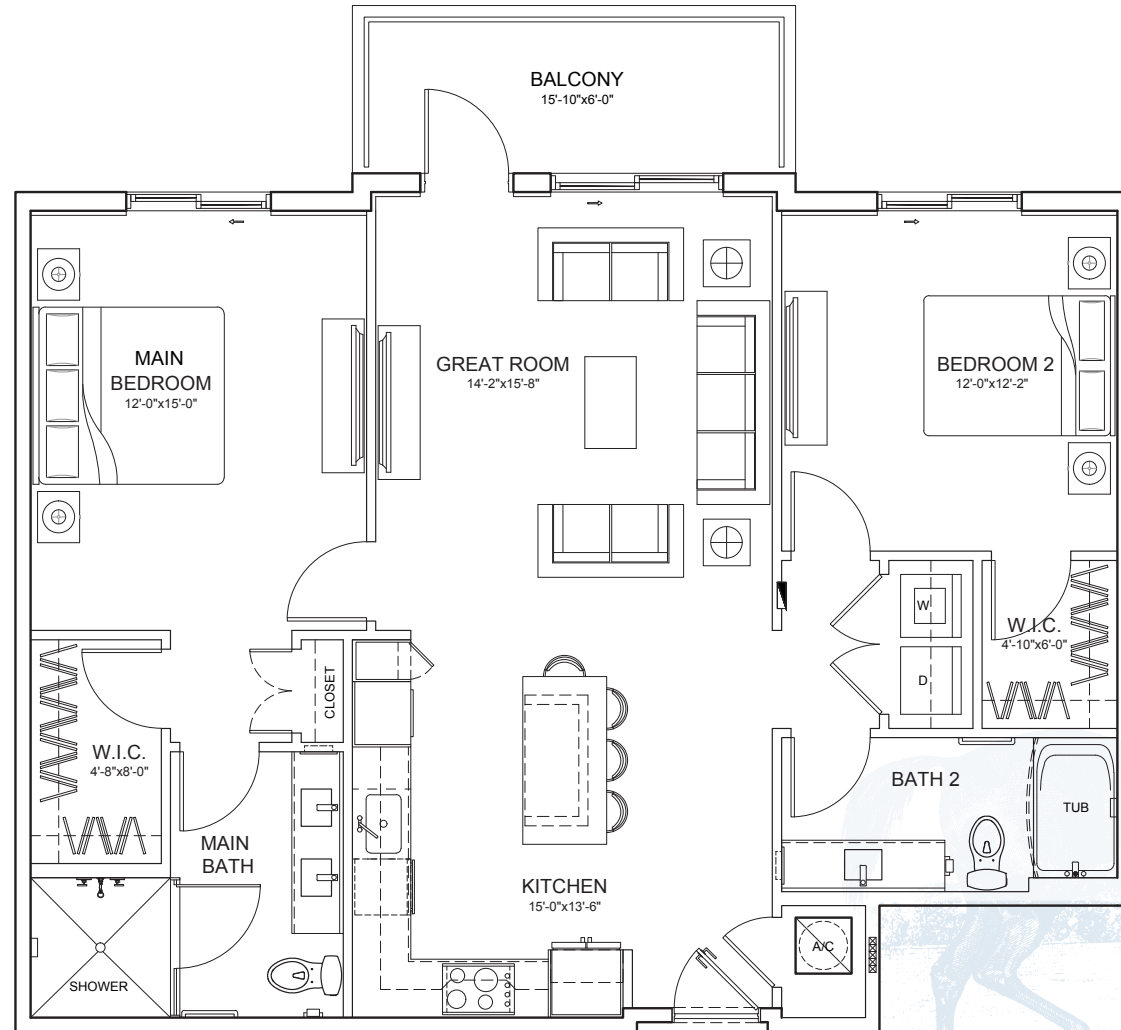

The Empire

2 BR ▪ 2 BA ▪ Great Room ▪ 1,146 sq. ft.

WELLINGTON BAY

Wellington, FL

561.335.5405 | wellingtonbayfl.com

Floor plans pictured are a representation. Actual floor plans may vary slightly.