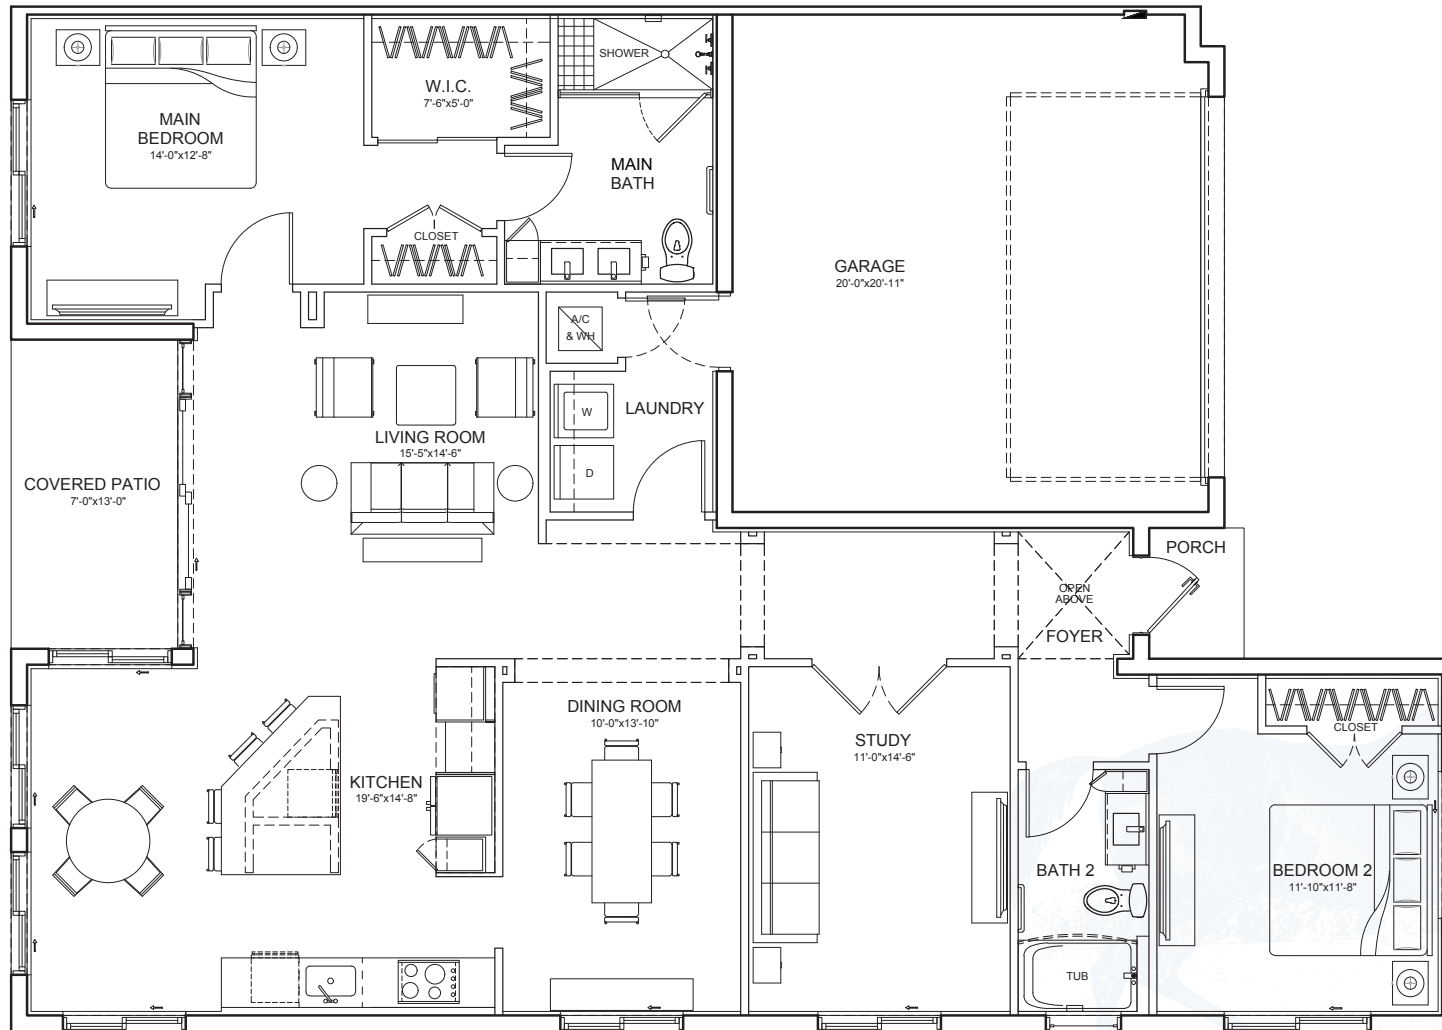

The Southampton

Villa

2 BR ▪ 2 BA ▪ Great Room ▪ Study ▪ Garage ▪ 1,801 square feet

WELLINGTON BAY

Wellington, FL

561.335.5405 | wellingtonbayfl.com

Floor plans pictured are a representation. Actual floor plans may vary slightly.