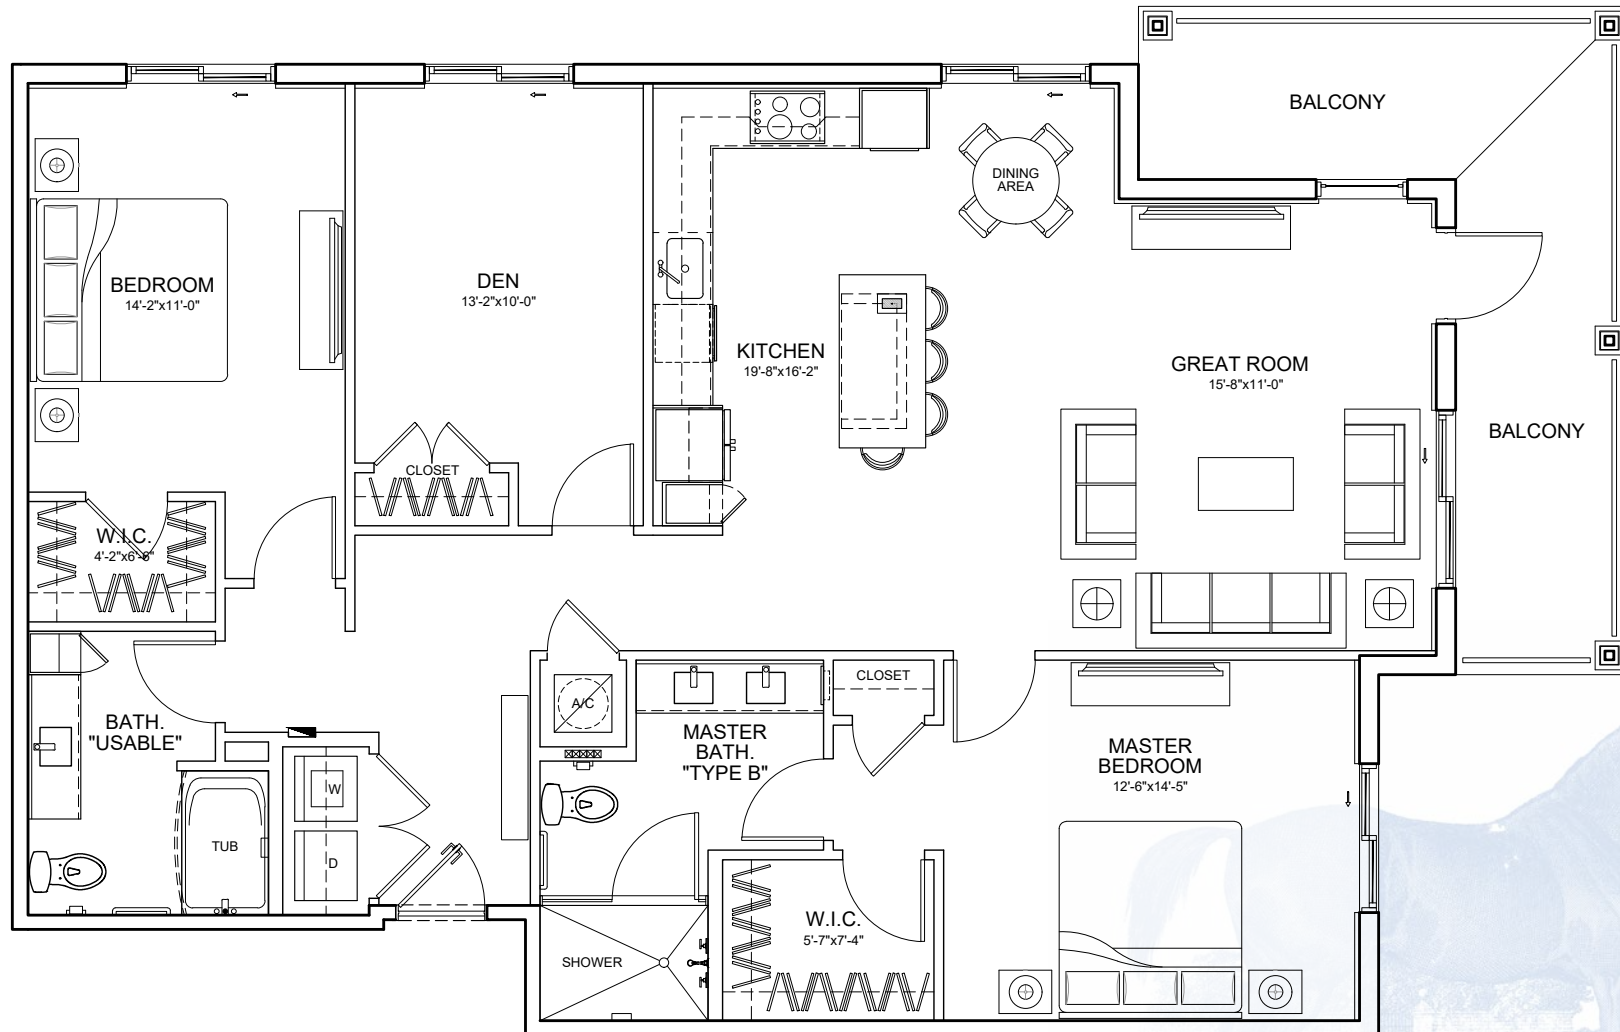

The Aiken

1 bedroom ▪ 1 bath ▪ 854 square feet

WELLINGTON BAY

The Aiken Mod 1

1 bedroom ▪ 1 bath ▪ 844 square feet

WELLINGTON BAY

The Bridgehampton

2 bedrooms ▪ 2 baths ▪ 1 den ▪ 1,533 square feet

WELLINGTON BAY

The Empire

2 bedrooms ▪ 2 baths ▪ 1,146 square feet

WELLINGTON BAY

The Farmington

2 bedrooms • 2 baths • 1,227 square feet

WELLINGTON BAY

The Greenwich

2 bedrooms ▪ 2 baths ▪ 1,228 square feet

WELLINGTON BAY