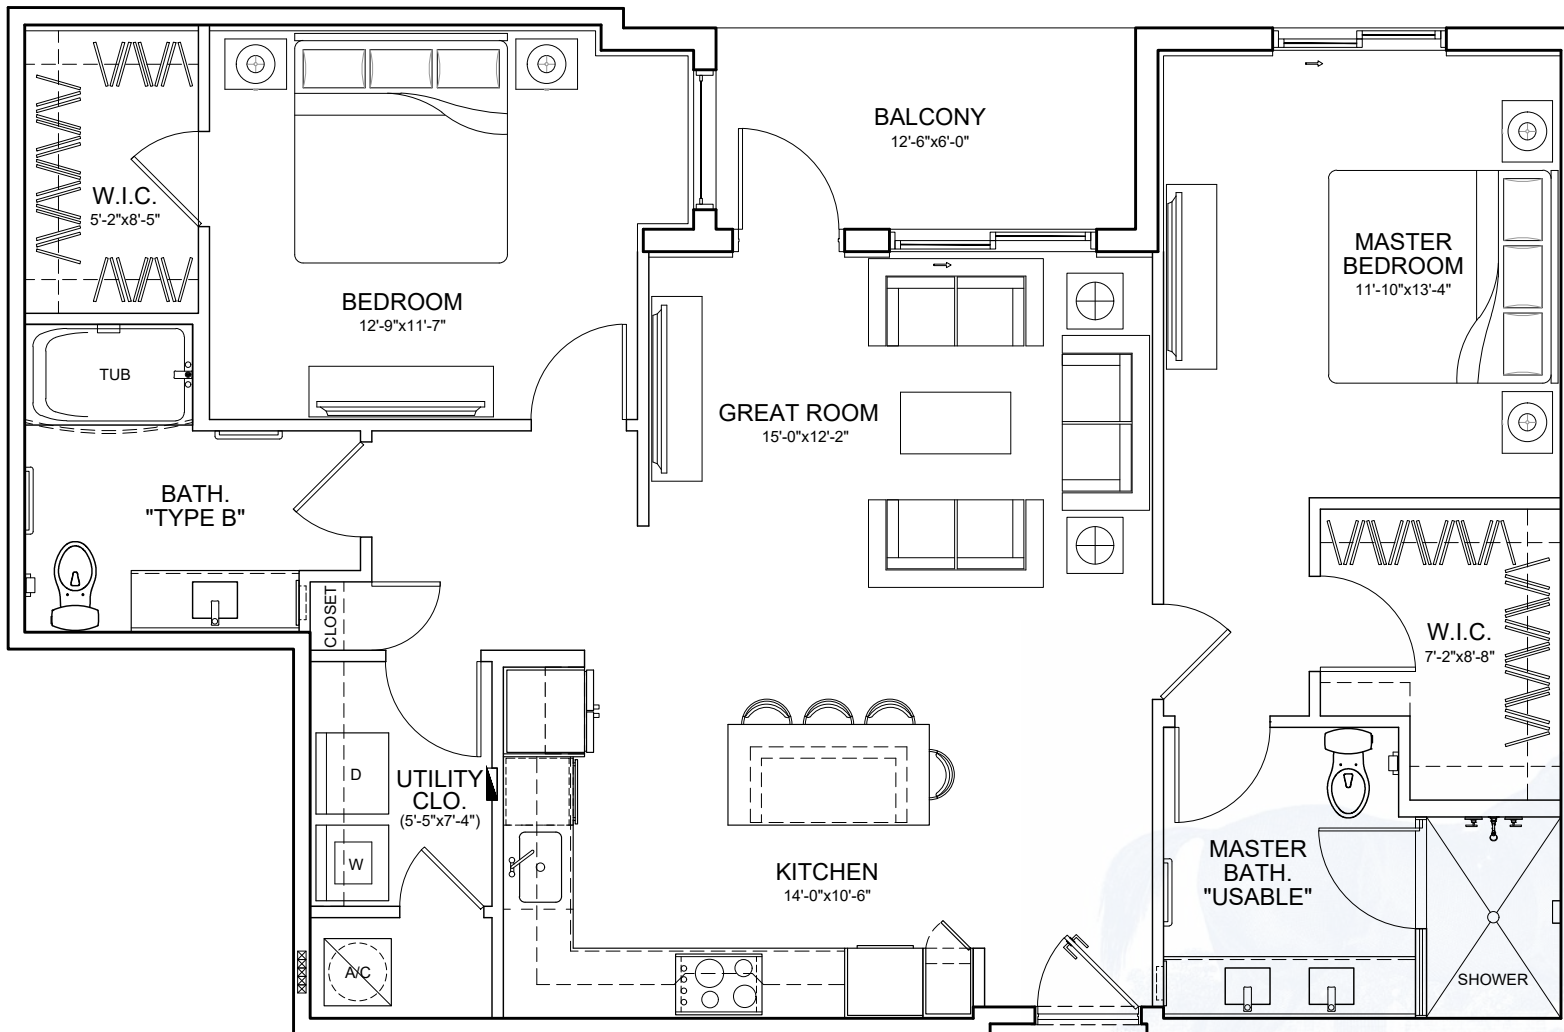

The Aiken

1 bedroom ▪ 1 bath ▪ 854 square feet

WELLINGTON BAY

The Aiken Mod 1

1 bedroom ▪ 1 bath ▪ 844 square feet

WELLINGTON BAY

The Bridgehampton

2 bedrooms ▪ 2 baths ▪ 1 den ▪ 1,533 square feet

WELLINGTON BAY

The Empire

2 bedrooms ▪ 2 baths ▪ 1,146 square feet

WELLINGTON BAY

The Farmington

2 bedrooms • 2 baths • 1,227 square feet

WELLINGTON BAY

The Greenwich

2 bedrooms ▪ 2 baths ▪ 1,228 square feet

WELLINGTON BAY