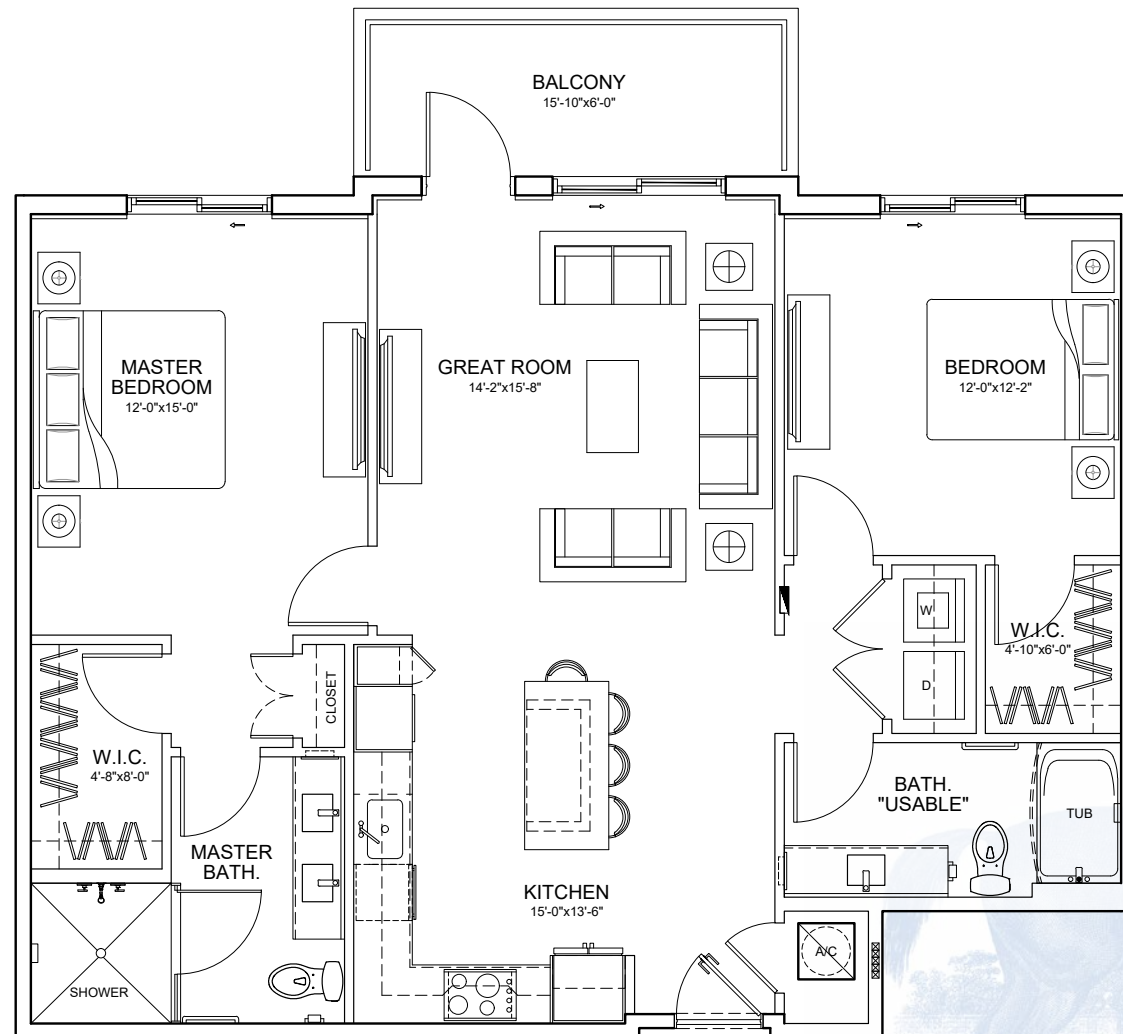

The Aiken

1 bedroom ▪ 1 bath ▪ 854 square feet

WELLINGTON BAY

The Aiken Mod 1

1 bedroom ▪ 1 bath ▪ 844 square feet

WELLINGTON BAY

The Bridgehampton

2 bedrooms ▪ 2 baths ▪ 1 den ▪ 1,533 square feet

WELLINGTON BAY

The Empire

2 bedrooms ▪ 2 baths ▪ 1,146 square feet

WELLINGTON BAY

The Farmington

2 bedrooms • 2 baths • 1,227 square feet

WELLINGTON BAY

The Greenwich

2 bedrooms ▪ 2 baths ▪ 1,228 square feet

WELLINGTON BAY