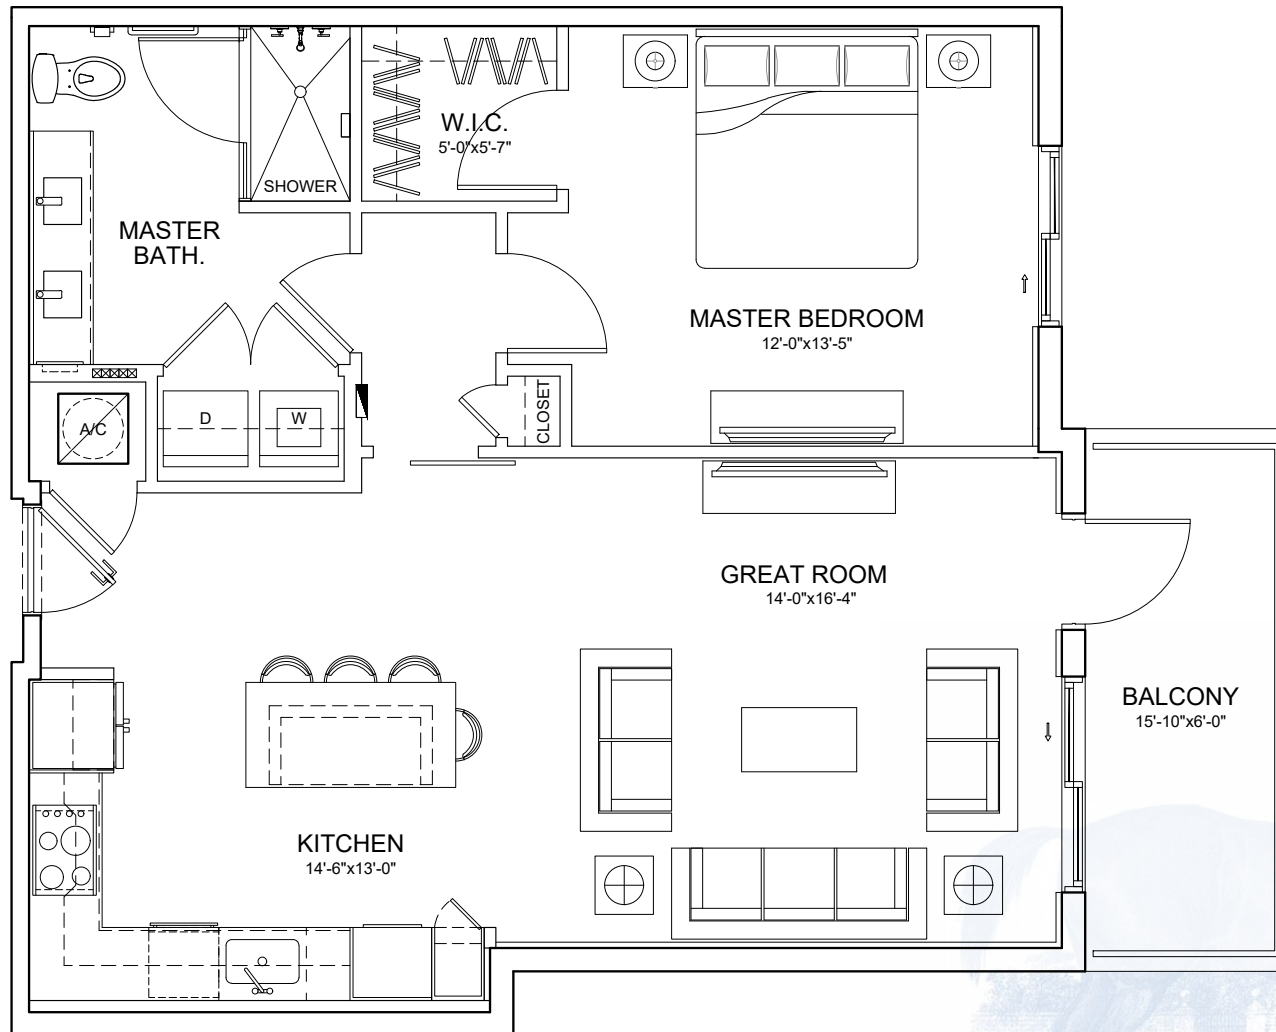

The Aiken

1 bedroom ▪ 1 bath ▪ 854 square feet

WELLINGTON BAY

The Aiken Mod 1

1 bedroom ▪ 1 bath ▪ 844 square feet

WELLINGTON BAY

The Bridgehampton

2 bedrooms ▪ 2 baths ▪ 1 den ▪ 1,533 square feet

WELLINGTON BAY

The Empire

2 bedrooms ▪ 2 baths ▪ 1,146 square feet

WELLINGTON BAY

The Farmington

2 bedrooms • 2 baths • 1,227 square feet

WELLINGTON BAY

The Greenwich

2 bedrooms ▪ 2 baths ▪ 1,228 square feet

WELLINGTON BAY