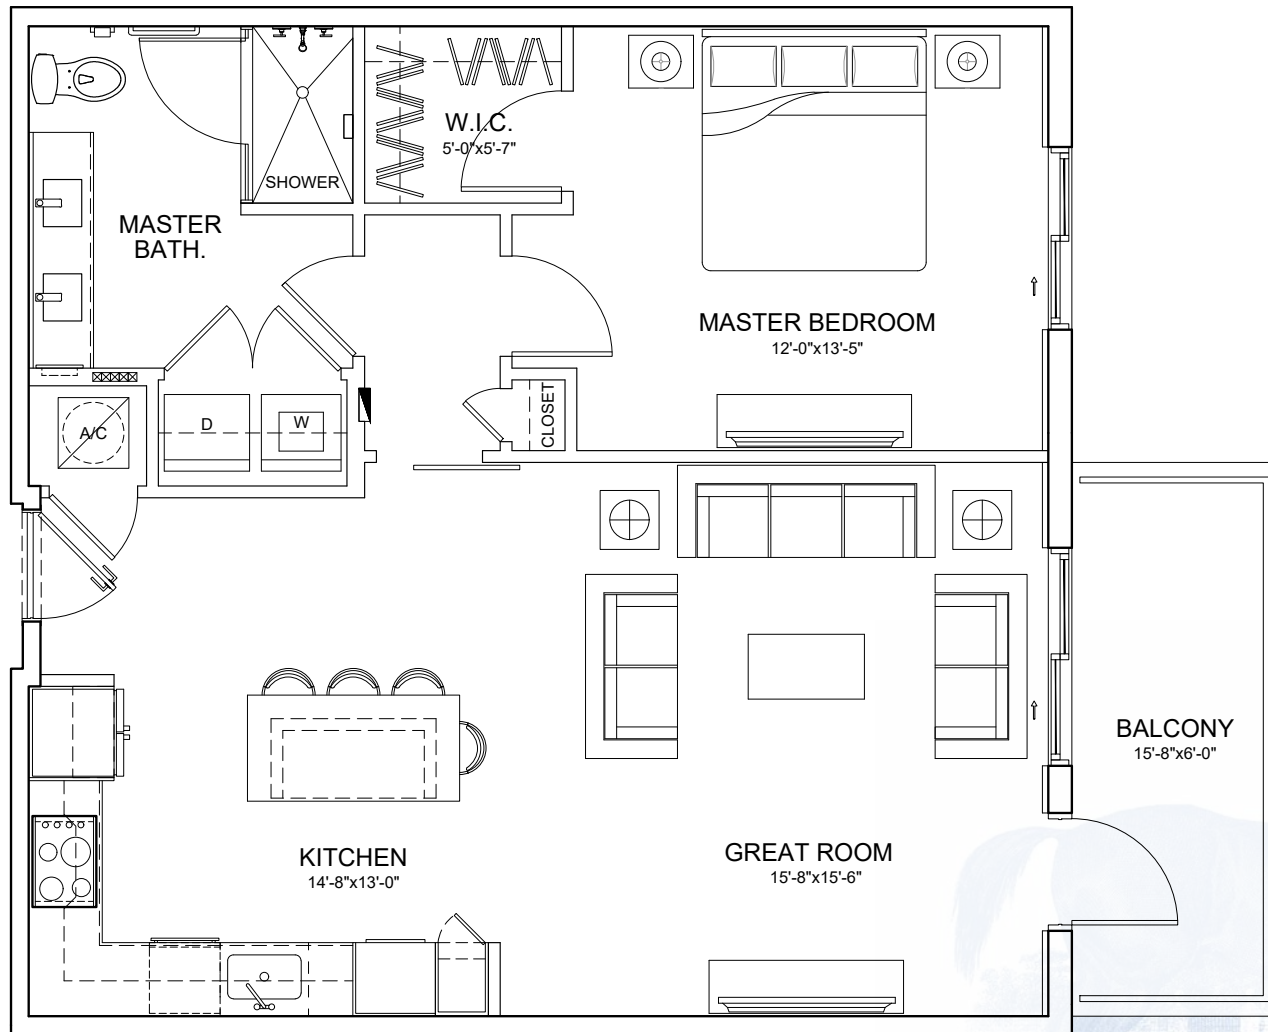

The Aiken

1 bedroom ▪ 1 bath ▪ 854 square feet

WELLINGTON BAY

The Aiken Mod 1

1 bedroom ▪ 1 bath ▪ 844 square feet

WELLINGTON BAY

The Bridgehampton

2 bedrooms ▪ 2 baths ▪ 1 den ▪ 1,533 square feet

WELLINGTON BAY

The Empire

2 bedrooms ▪ 2 baths ▪ 1,146 square feet

WELLINGTON BAY

The Farmington

2 bedrooms • 2 baths • 1,227 square feet

WELLINGTON BAY

The Greenwich

2 bedrooms ▪ 2 baths ▪ 1,228 square feet

WELLINGTON BAY